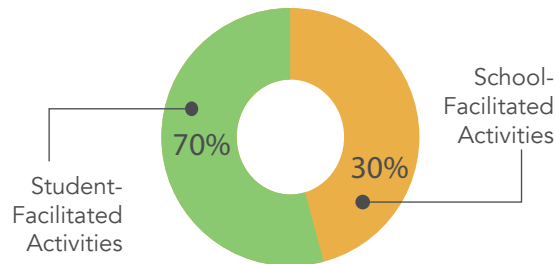

FULL-TIME MBA CLASS OF 2020

NUMBER OF GRADUATES SEEKING EMPLOYMENT

Full-Time Students	Total Seeking Employment	Accepted a job by graduation	Accepted a job after graduation and by three months out	Have not reported accepting a job offer by three months out
U.S. Citizens / Permanent Residents	16	6	3	7
Foreign Nationals	4	3	1	0
TOTAL	20	9	4	7

Source of Job Acceptance

BASE SALARY BY RESIDENCE

Residence	Mean	Median	High	Low
U.S. Citizens / Permanent Residents	$80,583	$70,000	$123,250	$40,000
Foreign Nationals	$82,667	$85,000	$85,000	$78,000
TOTAL REPORTING	$81,104	$76,500	$123,250	$40,000

BASE SALARY BY FUNCTION

Function	Accepting Employment (Number)	Mean	High	Low
Consulting	0	**	**	**
Financial/Accounting	7	$84,167	$105,000	$60,000
General Management	0	**	**	**
Human Resources	0	**	**	**
Marketing/Sales	3	$92,759	$123,250	$40,000
Information Technology	0	**	**	**
**	0	**	**	**
Other	3	$63,333	$70,000	$60,000